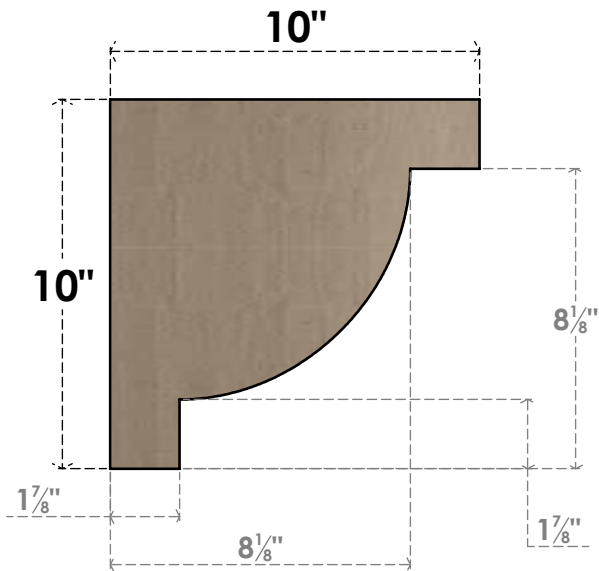

ITEM NUMBER: CORU05X10X10ALPRCPR

5"W X 10"D X 10"H SERIES 1 CLASSIC ALPINE ROUGH CEDAR TIMBERTHANE
FAUX WOOD CORBEL, PRIMED

SIDE PROFILE

FRONT PROFILE

ISOMETRIC

EKENA MILLWORK
2300 WEST MAIN ST.
CLARKSVILLE, TX 75426
TOLL FREE: 866-607-0453
WWW.EKENAMILLWORK.COM

NOTES

1. INSTALLATION TO BE COMPLETED IN ACCORDANCE WITH MANUFACTURER'S SPECIFICATIONS.
2. DRAWING MAY NOT BE TO SCALE
3. THIS DRAWING IS INTENDED FOR DESIGN AND PLANNING PURPOSES ONLY.
4. ALL INFORMATION CONTAINED HEREIN WAS CURRENT AT THE TIME OF DEVELOPMENT BUT MUST BE REVIEWED AND APPROVED BY THE PRODUCT MANUFACTURER TO BE CONSIDERED ACCURATE.
5. TIMBERTHANE ARCHITECTURAL PRODUCTS ARE MADE FROM HIGH DENSITY URETHANE AND COME FACTORY PRIMED