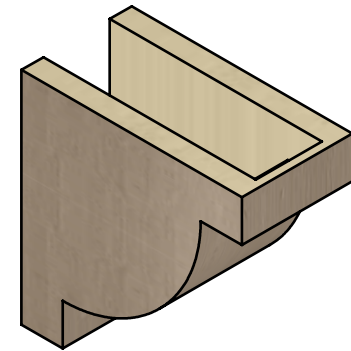

ITEM NUMBER: CORU05X10X10ALPRCPR

5"W X 10"D X 10"H SERIES 1 CLASSIC ALPINE ROUGH CEDAR TIMBERTHANE
FAUX WOOD CORBEL, PRIMED

SIDE PROFILE

FRONT PROFILE

ISOMETRIC

EKENA MILLWORK
2300 WEST MAIN ST.
CLARKSVILLE, TX 75426
TOLL FREE: 866-607-0453
WWW.EKENAMILLWORK.COM

NOTES

1. INSTALLATION TO BE COMPLETED IN ACCORDANCE WITH MANUFACTURER'S SPECIFICATIONS.
2. DRAWING MAY NOT BE TO SCALE
3. THIS DRAWING IS INTENDED FOR DESIGN AND PLANNING PURPOSES ONLY.
4. ALL INFORMATION CONTAINED HEREIN WAS CURRENT AT THE TIME OF DEVELOPMENT BUT MUST BE REVIEWED AND APPROVED BY THE PRODUCT MANUFACTURER TO BE CONSIDERED ACCURATE.
5. TIMBERTHANE ARCHITECTURAL PRODUCTS ARE MADE FROM HIGH DENSITY URETHANE AND COME FACTORY PRIMED