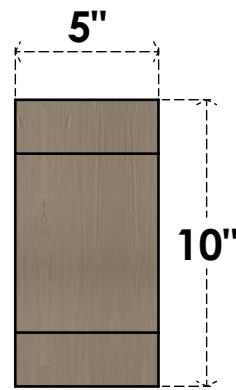

ITEM NUMBER: CORU05X10X10ALPRCPR

5"W X 10"D X 10"H SERIES 1 CLASSIC ALPINE ROUGH CEDAR TIMBERTHANE
FAUX WOOD CORBEL, PRIMED

SIDE PROFILE

FRONT PROFILE

ISOMETRIC

EKENA MILLWORK
2300 WEST MAIN ST.
CLARKSVILLE, TX 75426
TOLL FREE: 866-607-0453
WWW.EKENAMILLWORK.COM